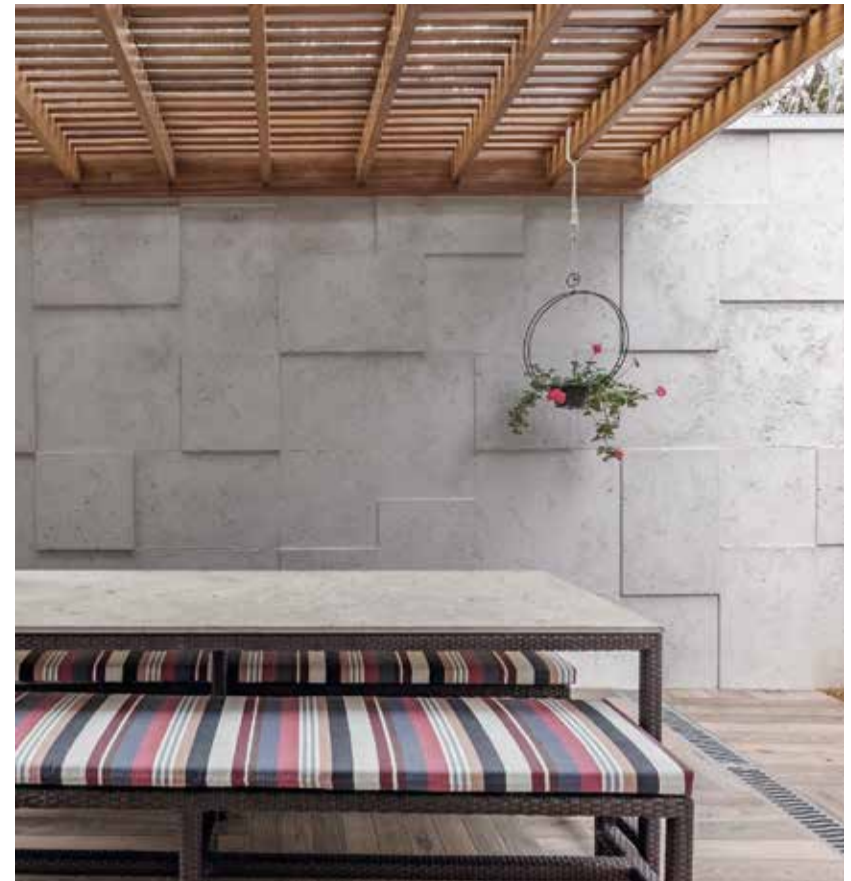

Privacy screen

The terrace is an additional outdoor room in the summer. Cosiness and privacy are part of it. A privacy screen is the ideal solution so that you can do whatever you want there without prying eyes. Walls made of stone or an attractive wall covering with our design tiles provide more privacy in the garden, and at the same time also offer wind protection for a cozy seating area. A privacy screen, of course, not only separates your property from neighbors; it is also a design element that attracts attention.

GDM.MOSAICO tile etrusco, grey

GDM.MOSAICO tile oxydo, magma

Our pool borders are both sure-footed and can be walked on barefoot, plus they have multiple view sides and can accommodate the shape of the pool with custom dimensions.